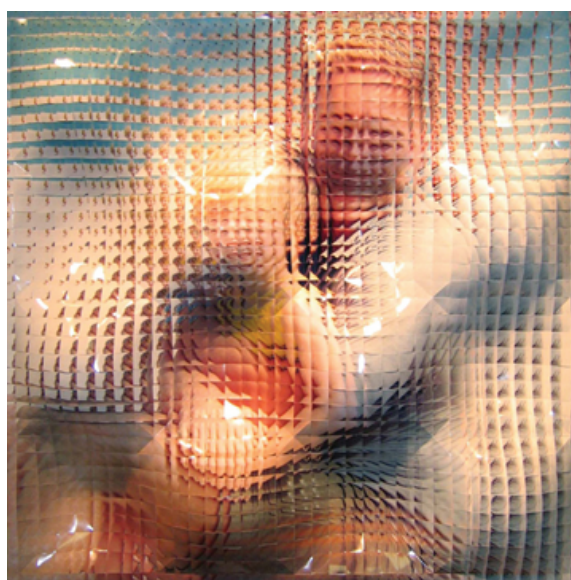

PYO GALLERY LA

ON THE BEACH

January 15, 2011 - February 26, 2011

PYO GALLERY, L.A. is proud to feature ON THE BEACH, an exhibition by Texas based artist Rusty Scruby. Showcasing new photographic and sculptural work, 'On the Beach' challenges viewer expectations on such themes as truth, memory, and autobiography.

The exhibition will run January 15 – February 26, 2011. A reception will be held at the gallery on Saturday, January 15 from 6 – 9 pm. The artist will be present. In addition to this exhibition, Rusty Scruby's work will be featured in the upcoming Los Angeles Art Show.

Between Two Worlds, 2010, photographic reconstruction 48 x 48 inches

On The Beach, photographic reconstruction, 2010, 49.5 x 49.5 x 6 inches

In his series 'On the Beach,' Rusty works from old family snapshots, physically reconstructing them into complex interwoven patterns. Foreground and background elements exist on the same spatial plane reminiscent of early cubist paintings. In this respect, Rusty expresses personal memory as a fracturing of both time and space.

Waves of effervescent shapes appear like notes on a musical grid. Mathematically cut interlocking strips of photographic and hand drawn paper is accompanied by a dissociative process. Many Jigsaw puzzles use images and shapes to reinforce memory function. Rusty instead creates puzzles of perception from the very pieces of his childhood. Instead of arranging fragments by snap-fit shape, he fashions them into compositions that question how we see, think and most importantly, remember.